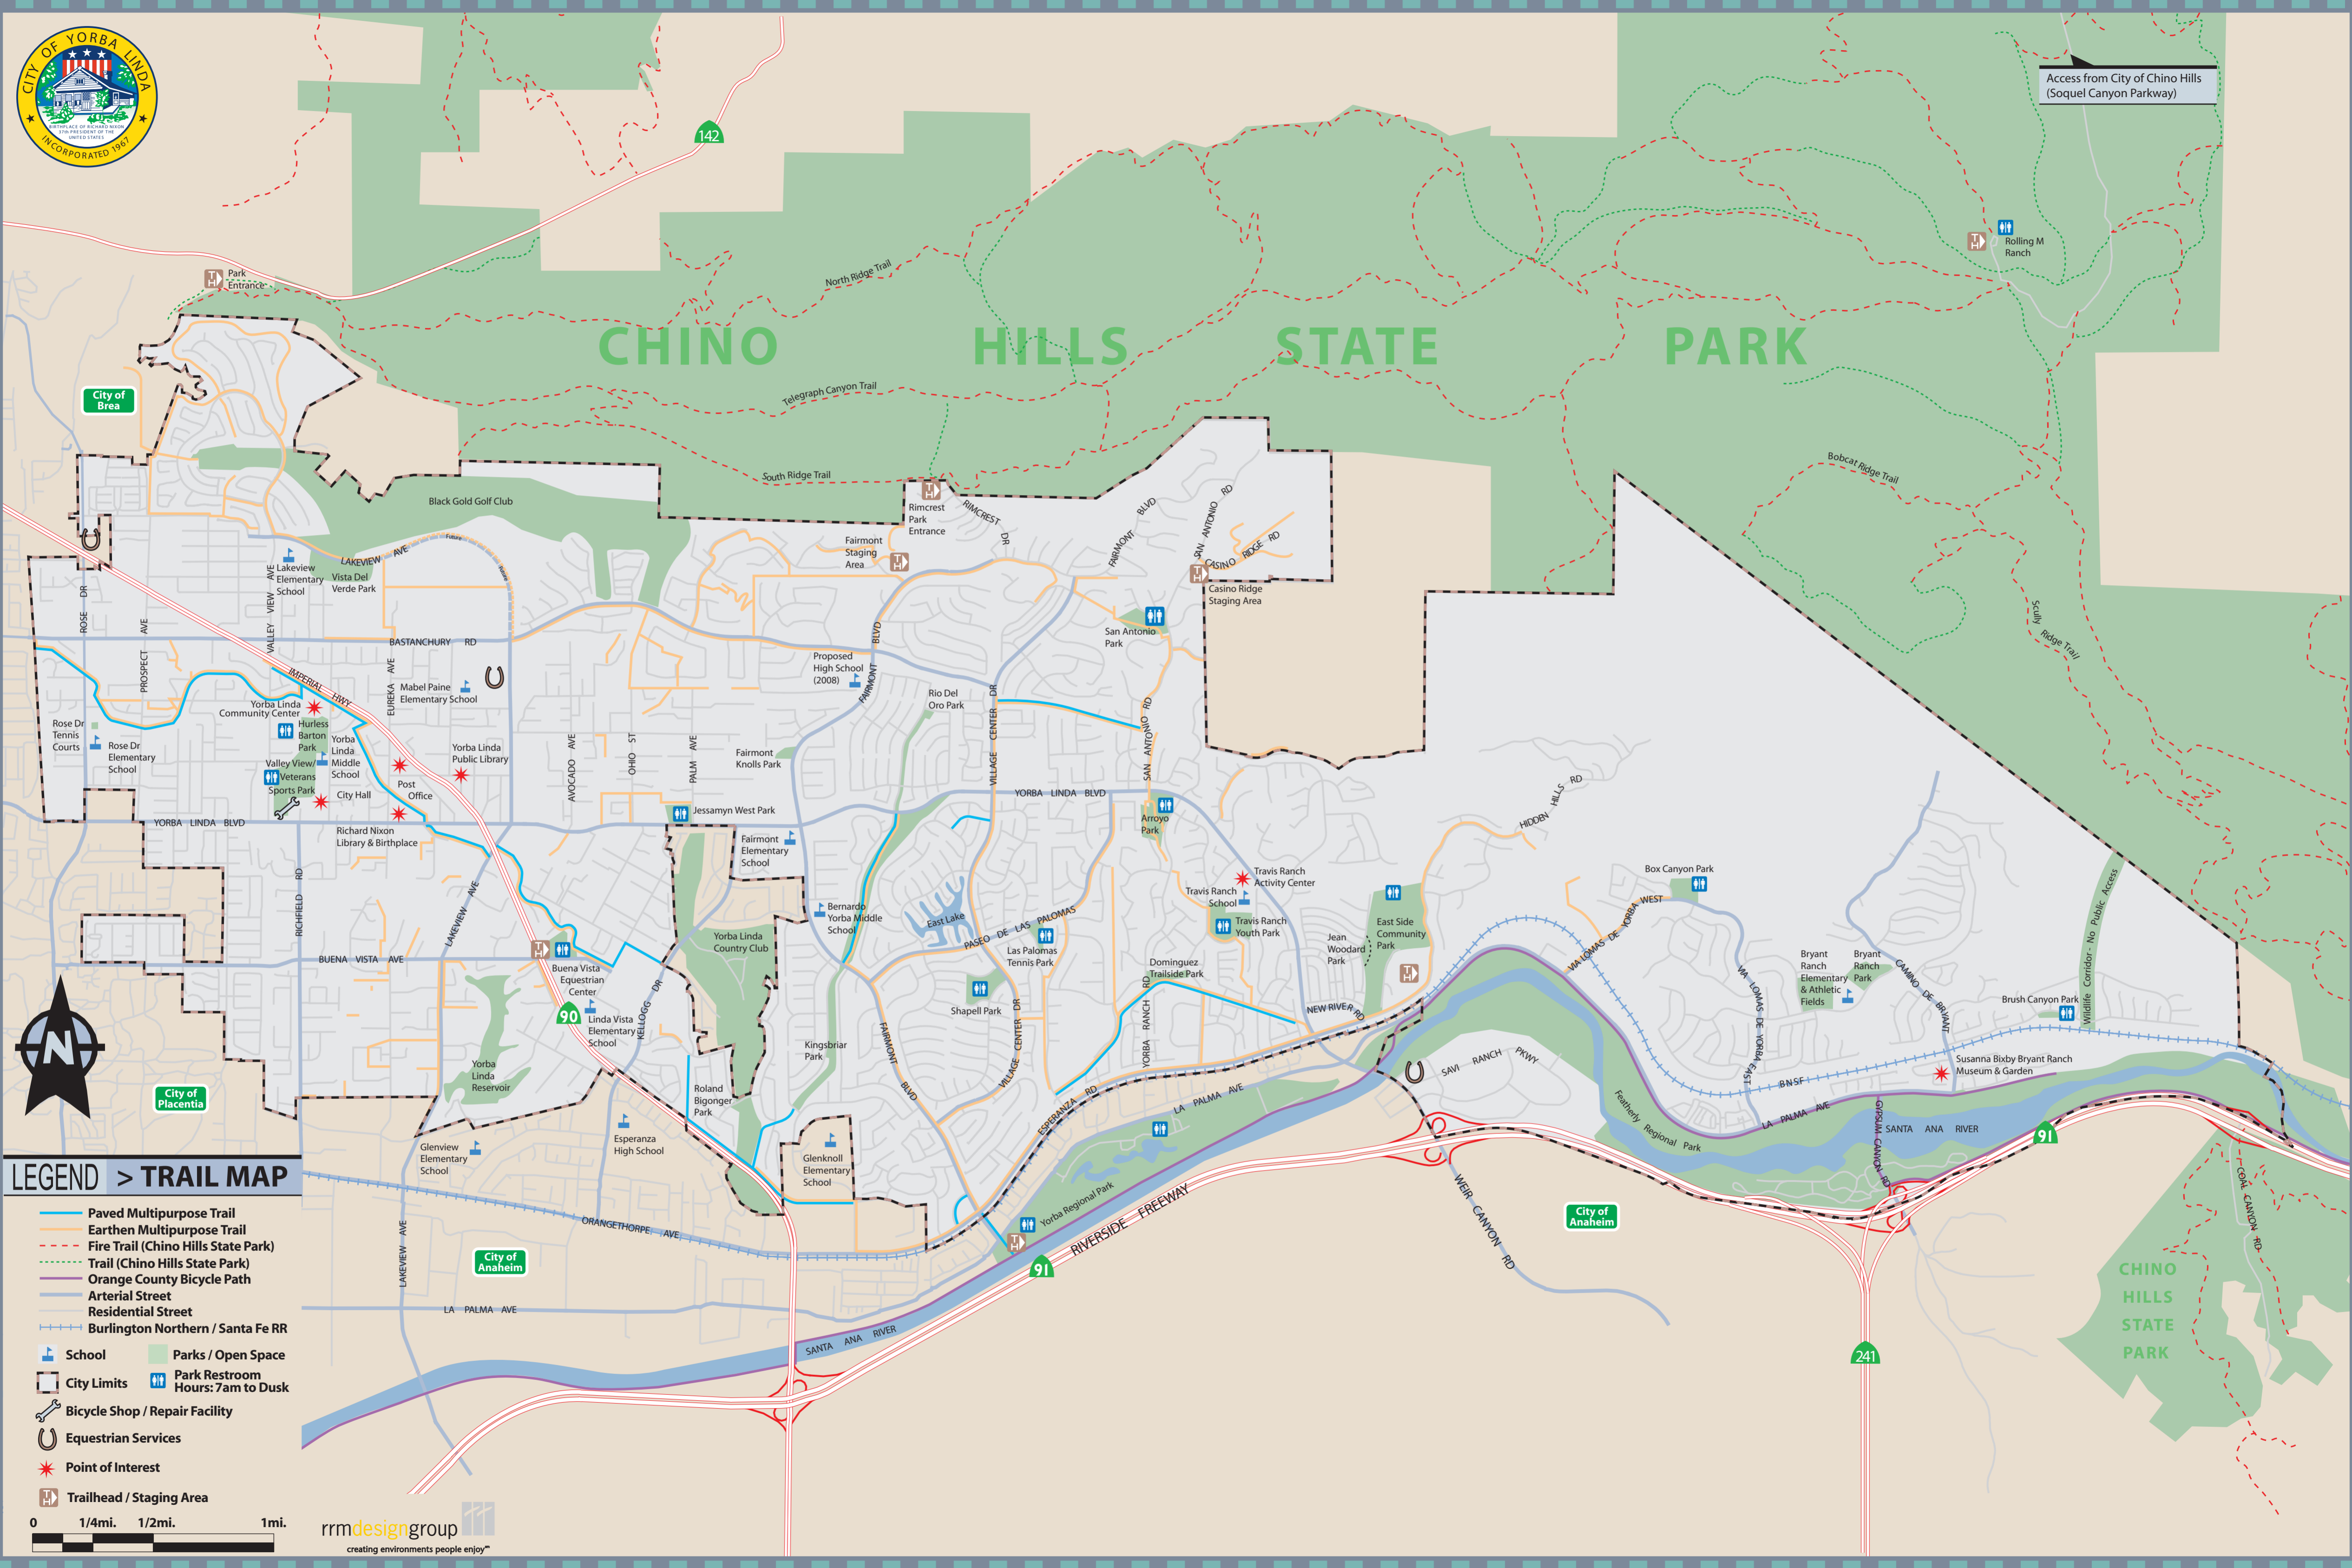

Access from City of Chino Hills (Soquel Canyon Parkway)

CHINO HILLS STATE PARK

LEGEND > TRAIL MAP

- Paved Multipurpose Trail
- Earthen Multipurpose Trail
- Fire Trail (Chino Hills State Park)
- Trail (Chino Hills State Park)
- Orange County Bicycle Path
- Arterial Street
- Residential Street
- +— Burlington Northern / Santa Fe RR
- School
- Parks / Open Space
- City Limits
- Park Restroom
Hours: 7am to Dusk
- Bicycle Shop / Repair Facility
- Equestrian Services
- Point of Interest
- Trailhead / Staging Area